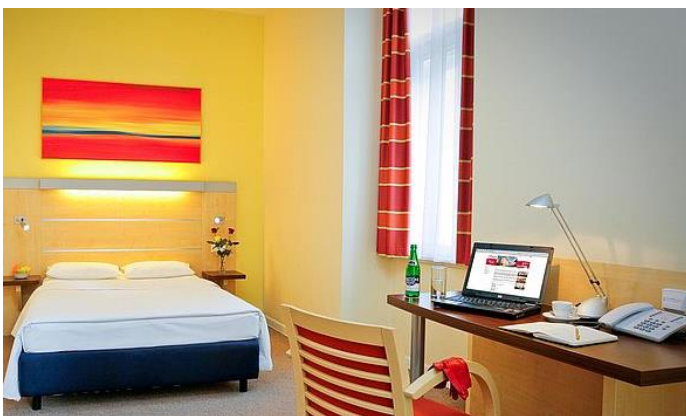

Hotel Review

16th EFORT Congress 2015, Prague, 27–29 May

Hotel Vitkov

Hotel Description

Hotel Vítkov is situated in the historical and peaceful area of Prague - Žižkov, close to the Vítkov Monument. The biggest centrally located park in Prague is right below the Hotel Vítkov. The Old Town Square and other Prague attractions are 15-20 minutes away by public transport from the Hotel Vitkov.

The Vítkov Hotel comfort rooms are just what it means, back yard rooms overlooking the in-side neighborhood atmosphere of Zizkov, this rooms inspire of very relax and quite atmosphere. Spacious, comfortable and luxurious rooms are suitable for exacting individual clients and groups.