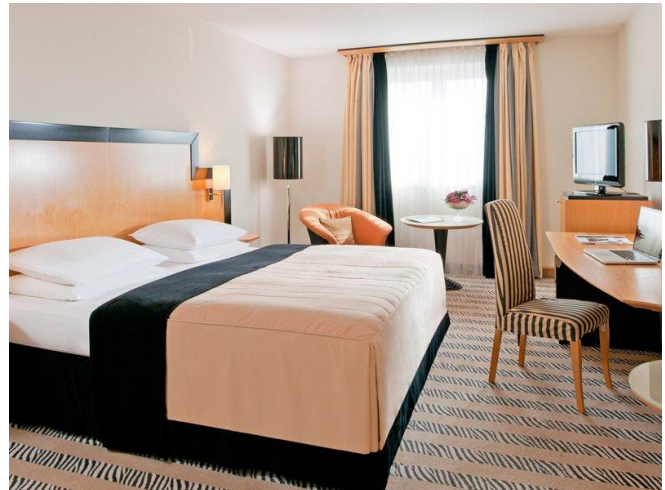

Distance to Venue

approx. 3,3 km
public transport approx. 16 min.

Hotel Address

Hybernská 12
110 00 Prague
Czech Republic

Room Rates

single room: 150,00 EUR
double room: 160,00 EUR

(incl. breakfast and current VAT – per night)